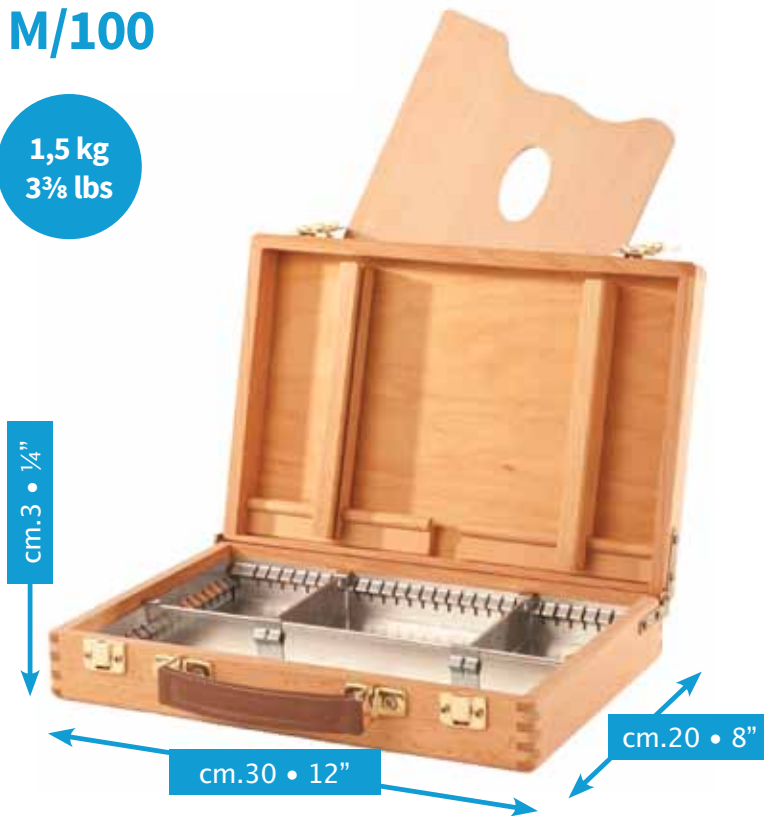

# M/100 ÷ 101

## M/100

1,5 kg  
3 3/8 lbs

### CASSETTE PORTACOLORI

- Costruite in massello di faggio evaporato oliato
- Interno portacolori con divisori regolabili
- Tavolozza
- Supporti portatele scorrevoli e regolabili
- Maniglia in cuoio per un facile trasporto
- Disponibile in 4 dimensioni

### SKETCH BOXES

- Constructed of oiled, stain resistant beech wood
- Tin lined drawer with adjustable metal dividers to customize the compartments for brushes, paints and other supplies
- Palette
- Sliding and adjustable canvas supports
- Leather handle for easy carrying
- Available in 4 sizes